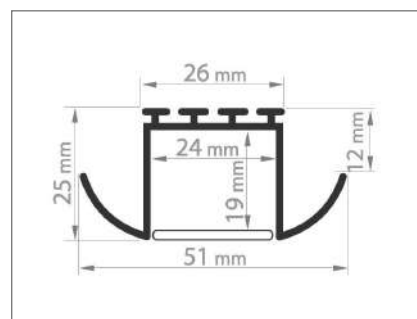

Light Output.

(lumen/metre of LED internal)

	60 LED	120e LED	120 LED
3000K	310	640	1200
4500K	320	660	1320
6500K	380	780	1500