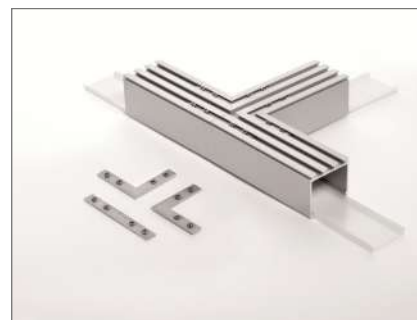

LightLine BH.

MADE IN BRITAIN

Features.

Extruded anodised aluminium in bespoke lengths
 Suitable for recessed and dry wall installations
 Easy installation with spring clips
 Up to 2100 lumens per metre
 Limitless wall and ceiling combinations
 Tee and cross sections available
 Multiple light output options – white / colour

Accessories.

Mounting springs
 End caps
 Connectors 180°, 135°, 90°

Specification.

| | |
|------------------------|---------------------------------------|
| Input Voltage | 12 VDC 24 VDC on request |
| LED | 60, 120e, 120 |
| Power | 4.8, 9.6, 14.4 W / m |
| Colour Temperature | 2300K, 2700K, 3000K 4500 K, 6500 K |
| 3ch and 4ch options | RGB, RGB-W, RGB-A |
| Covers | Clear, Opal |
| IP Rating | IP50, IP54, IP65 |
| CRI | 83, 93 |
| Estimated LED Lifespan | 50,000 Hrs |
| LED | Epistar |
| Beam Angle | 120° |
| Operating Temperature | -20°C to +45°C |