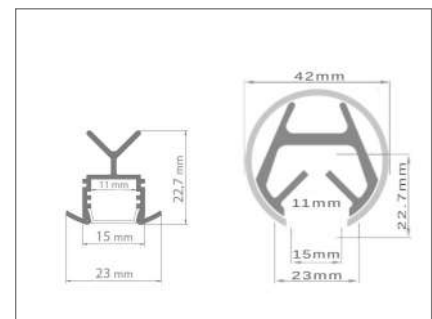

LightLine Handrail.

MADE IN BRITAIN

Features.

Extruded anodised aluminium in bespoke lengths.
Fits into 42mm handrail with 2mm wall thickness
Multiple light output options – white / colour.

Accessories.

End caps
Mounting clips

Specification.

Input Voltage	12 VDC 24 VDC on request
LED	60, 120e, 120
Power	4.8, 9.6, 14.4 W/m
Colour Temperature	2300 K, 2700 K, 3000 K, 4500 K, 6500 K
3ch and 4ch options	RGB, RGB-W, RGB-A
Covers	Clear, Opal
IP Rating	IP50, IP54, IP65, IP67
CRI	83, 93
Estimated LED Lifespan	50,000 Hrs
LED	Epistar
Beam Angle	120°, 10° cover available
Operating Temperature	-20°C to +45°C

Light Output.

(lumen/metre of LED internal)

	60 LED	120e LED	120 LED
3000K	310	640	1200
4500K	320	660	1320
6500K	380	780	1500

Product specification subject to change without prior notice.

MJ Lighting Technology Ltd