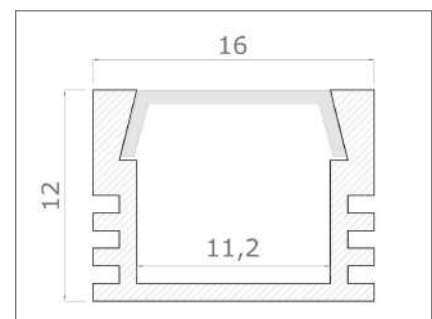

Product specification subject to change without prior notice.

MJ Lighting Technology Ltd

www.mjlighting.com

sales@mjlighting.com

+44 1829 741 702