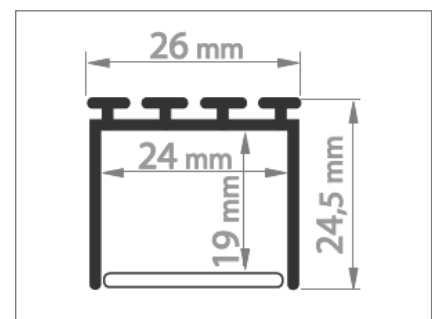

Accessories.

- Standard and swivel mounting clips
- Mounting springs
- Mounting channel
- Conductive suspension kit
- Connectors 180°, 135°, 90°

Specification.

Input Voltage	12 VDC 24 VDC on request
LED	60, 120e, 120
Power	4.8, 9.6, 14.4 W / m
Colour Temperature	2300K, 2700K, 3000K 4500 K, 6500 K
3ch and 4ch options	RGB, RGB-W, RGB-A
Covers	Clear, Opal
IP Rating	IP50, IP54, IP65
CRI	83, 93
Estimated LED Lifespan	50,000 Hrs
LED	Epistar
Beam Angle	120°
Operating Temperature	-20°C to +45°C

Light Output.

(lumen/metre of LED internal)

	60 LED	120e LED	120 LED
3000K	310	640	1200
4500K	320	660	1320
6500K	380	780	1500

Product specification subject to change without prior notice.