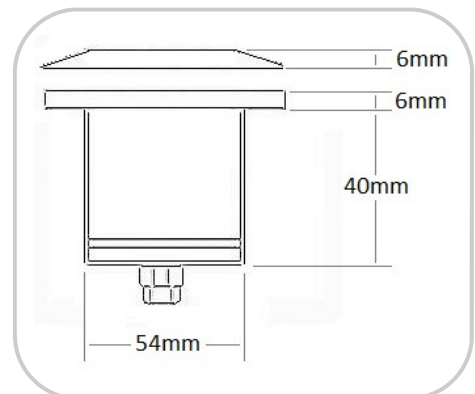

UpLight Delamere 3

Features

- Marine grade 316 Stainless Steel with toughened glass front
- Our middle weight 3 watt unit
- Various beam able options
- Suitable for in-ground and horizontal installations
- 316 marine grade stainless steel
- Can be powder coated to any RAL number
- Constant current lights need to be wired in series
- Drive over, Dimmable

Specification

Input current	350mA
Power	3 W
Colour Temperature (CT)	2700k, 3000k, 4500k, 6500k,
Colours available	R / G / B / A / RGB
Glass	clear, opal
Optics	9°, 19°, 35°, 120°, (40x10)
IP Rating	IP64, IP67
CRI	83
Estimated LED Lifespan	>50,000Hrs
LED	3xRebel
Operating Temperature	-20°c to 40°c

Light Output

	3xRebel
2700k	210
3000k	240
4500k	300
6500k	360

Specification guide

	CT	Glass	Optic	IP Rating
UpLight Delamere 3	___/___	___/___	___/___	___/___

Accessories

- Suitable drivers:
- Trailing edge, 1-10 Volt, DMX
- P400 IP68 cable connector
- Installation sleeve

Product specification subject to change without prior notice.