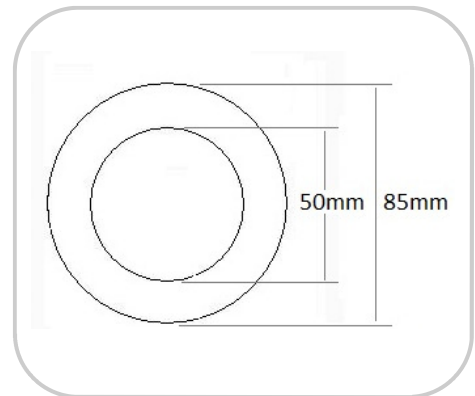

UpLight Delamere 3

Features

- Marine grade 316 Stainless Steel with toughened glass front
- Our middle weight 3 watt unit
- Various beam able options
- Suitable for in-ground and horizontal installations
- 316 marine grade stainless steel
- Can be powder coated to any RAL number
- Constant current lights need to be wired in series
- Drive over, Dimmable

Specification

Input current	350mA
Power	3 W
Colour Temperature (CT)	2700k, 3000k, 4500k, 6500k,
Colours available	R / G / B / A / RGB
Glass	clear, opal
Optics	9°, 19°, 35°, 120°, (40x10)
IP Rating	IP64, IP67
CRI	83
Estimated LED Lifespan	>50,000Hrs
LED	3xRebel
Operating Temperature	-20°c to 40°c

Light Output

	3xRebel
2700k	210
3000k	240
4500k	300
6500k	360

Specification guide

	CT	Glass	Optic	IP Rating
UpLight Delamere 3	___/___	___/___	___/___	___/___

Accessories

- Suitable drivers:
- Trailing edge, 1-10 Volt, DMX
- P400 IP68 cable connector
- Installation sleeve

Product specification subject to change without prior notice.