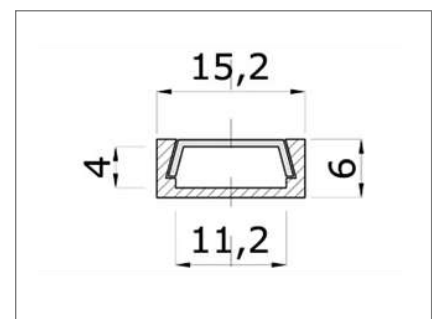

Product specification subject to change without prior notice.

MJ Lighting Technology Ltd

www.mjlighting.com

sales@mjlighting.com

+44 1829 741 702