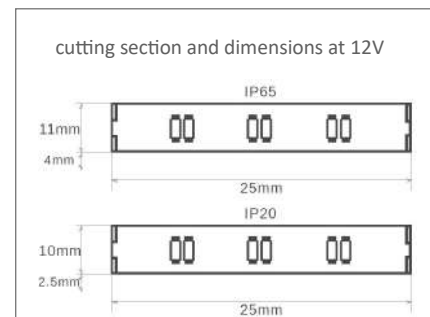

LightFlex Tunable 120LED.

Features.

- Tunable double colour LED warm and cool white
- 120 high power LEDs per metre
- SMD 3528 LED chip
- Low heat, no UV or IR light radiation
- Supplied in custom lengths or 5 metre reels

Specification.

Input Voltage	12, 24 VDC
LED	120 / m
Power	9.6 W / m
Colour Temperature	3000 - 6000K
CRI	> 90
IP Rating	IP20, IP65
LED Estimated Life Span	30,000 Hrs
Beam Angle	120°
Operating Temperature	-20°C to 45°C
Cut increment	25mm at 12V 50mm at 24V
Length	5000mm

Light Output.

(lumen/metre of LED internal)

	90 CRI
3000 K	300
6000 K	390

Product specification subject to change without prior notice.