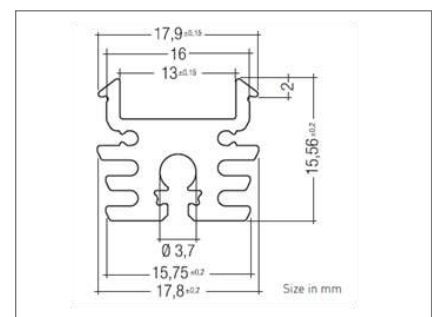

Light Output.

(lumen/metre of LED internal)

	60 LED	120e LED	120 LED	204 LED
3000K	310	640	1200	1540
4500K	320	660	1320	1980
6500K	380	780	1500	2100