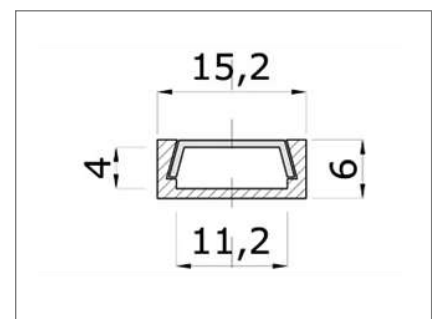

Light Output.

(lumen/metre of LED internal)

	60 LED	120e LED	120 LED
3000K	310	640	1200
4500K	320	660	1320
6500K	380	780	1500