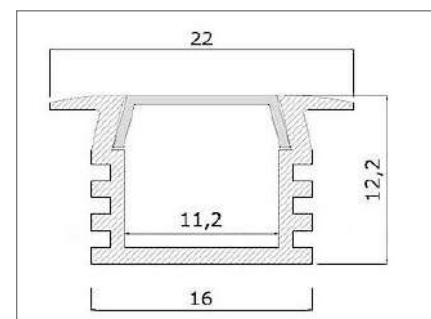

Light Output.

(lumen/metre of LED internal)

	60 LED	120e LED	120 LED
3000K	310	640	1200
4500K	320	660	1320
6500K	380	780	1500