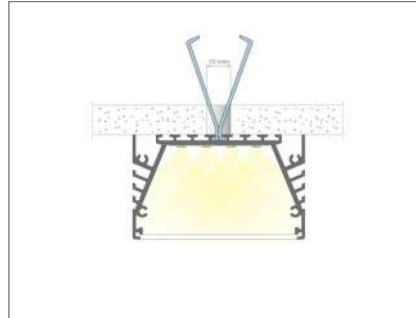

LightLine Rico.

MADE IN BRITAIN

Features.

Extruded anodised aluminium in bespoke lengths
 Dedicated for a max of 4 LED strips
 not wider than 10.8 mm each.
 A line of light effect is achieved when used
 with the opal cover
 The internal shape is optimized to increase
 the LED fixture cooling capability and
 proper light distribution
 Can be suspended from the ceiling as independent
 lamp or can be attached directly to the ceiling
 Power handling capability is high enough to
 consider this lamp as main lighting LED fixture

Accessories.

End caps
 Mounting springs

Specification.

Input Voltage	12 VDC, 24 VDC on request
LED	60, 120e, 120
Power	4.8, 9.6, 14.4 W / m (per row)
Colour Temperature	2300 K, 2700 K 3000 K, 4500 K 6500 K
3, 4 channel	RGB, RGB-A RGB-W (3 rows)
Covers	Frosted, Opal
IP Rating	IP50, IP54, IP65
CRI	83, 93
Estimated LED Lifespan	50,000 Hrs
LED	Epistar
Beam Angle	120°
Operating Temperature	-20°C to +45°C

Light Output.

(lumen/metre run of LED internal)

	60 LED	120e LED	120 LED
3000K	310	640	1200
4500K	320	660	1320
6500K	380	780	1500

Product specification subject to change without prior notice.