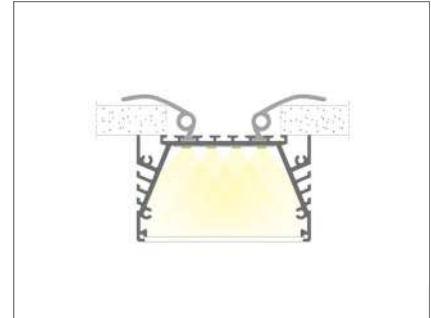

LightLine Rico.

MADE IN BRITAIN

Features.

Extruded anodised aluminium in bespoke lengths
 Dedicated for a max of 4 LED strips
 not wider than 10.8 mm each.
 A line of light effect is achieved when used
 with the opal cover
 The internal shape is optimized to increase
 the LED fixture cooling capability and
 proper light distribution
 Can be suspended from the ceiling as independent
 lamp or can be attached directly to the ceiling
 Power handling capability is high enough to
 consider this lamp as main lighting LED fixture

Accessories.

End caps
 Mounting springs

Specification.

Input Voltage	12 VDC, 24 VDC on request
LED	60, 120e, 120
Power	4.8, 9.6, 14.4 W / m (per row)
Colour Temperature	2300 K, 2700 K 3000 K, 4500 K 6500 K
3, 4 channel	RGB, RGB-A RGB-W (3 rows)
Covers	Frosted, Opal
IP Rating	IP50, IP54, IP65
CRI	83, 93
Estimated LED Lifespan	50,000 Hrs
LED	Epistar
Beam Angle	120°
Operating Temperature	-20°C to +45°C

Light Output.

(lumen/metre run of LED internal)

	60 LED	120e LED	120 LED
3000K	310	640	1200
4500K	320	660	1320
6500K	380	780	1500

Product specification subject to change without prior notice.