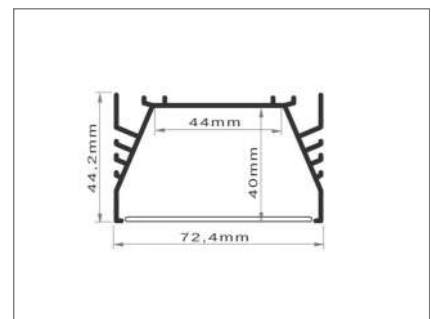

Light Output.

(lumen/metre run of LED internal)

	60 LED	120e LED	120 LED
3000K	310	640	1200
4500K	320	660	1320
6500K	380	780	1500