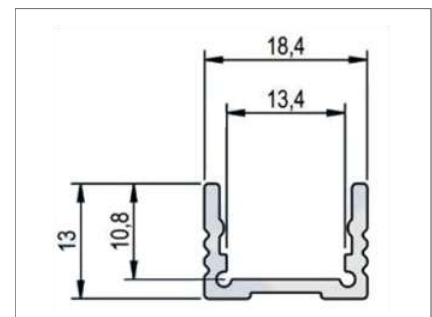

Light Output.

(lumen/metre of LED internal)

	60 LED	120e LED	120 LED
3000K	310	640	1200
4500K	320	660	1320
6500K	380	780	1500