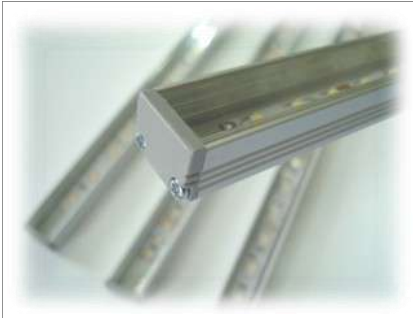

# LightLine Square.

## Features.

Extruded anodised aluminium with integrated cable duct  
 Designed to give homogenous illumination over 180° due to the semicircle cover  
 Easily fitted with the robust clips

## Accessories.

Multiple control gear options available  
 Standard mounting clips  
 Swivel mounting clips  
 Metal & plastic end caps

## Specification.

Input Voltage	12, 24 VDC
LED	60, 120e, 120
Power	4.8, 9.6, 14.4 W / m
Colour Temperature	2700K, 3000K 4500K, 6500K
3 channel	RGB
Covers	clear / opal
IP Rating	IP20, IP54, IP67
CRI	83, 93
Estimated LED Lifespan	50,000 Hrs
LED	Epistar
Beam Angle	120°
Operating Temperature	-20°C to +45°C