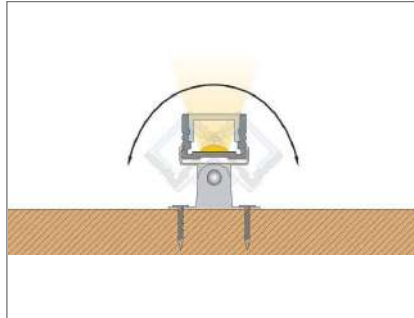

# LightLine Square.

## Features.

Extruded anodised aluminium with integrated cable duct  
 Designed to give homogenous illumination over 180° due to the semicircle cover  
 Easily fitted with the robust clips

## Specification.

Input Voltage	12, 24 VDC
LED	60, 120e, 120
Power	4.8, 9.6, 14.4 W / m
Colour Temperature	2700K, 3000K 4500K, 6500K
3 channel	RGB
Covers	clear / opal
IP Rating	IP20, IP54, IP67
CRI	83, 93
Estimated LED Lifespan	50,000 Hrs
LED	Epistar
Beam Angle	120°
Operating Temperature	-20°C to +45°C