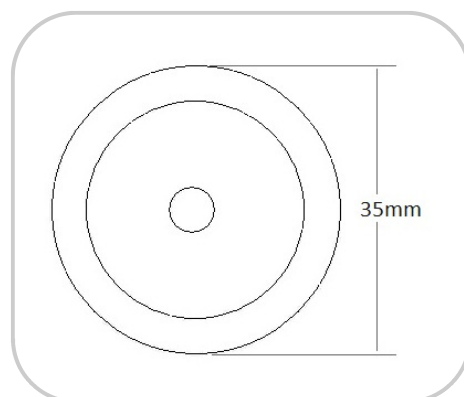

Specification

Input Current	350mA
Power	1 W
Colour Temperature (CT)	2700K, 3000K, 4500K, 6500K
Colours available	R / G / B / A
Beam angle	120°
Glass	clear, opal
IP Rating	IP64, IP67
CRI	83
Estimated LED Lifespan	>50,000Hrs
LED	1xRebel
Operating Temperature	-20°c to 40°c

Light Output

	1x Rebel
2700k	70
3000k	80
4500k	100
6500k	120

Specification guide

		CT	Glass	Optic	IP Rating
UpLight	Mini	___/	___/	___/	___/

Accessories

- Suitable drivers:
- Trailing edge, 1-10 Volt, DMX
- P400 IP68 cable connector
- Installation sleeve