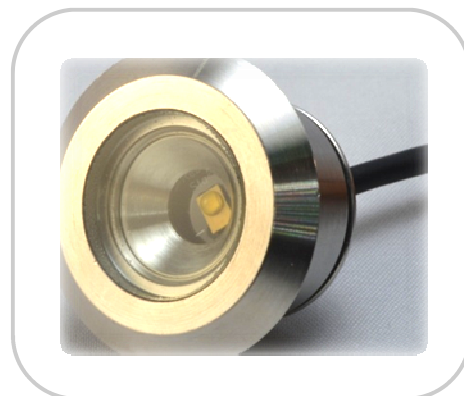

UpLight Mini

Features

- Marine grade 316 Stainless Steel with toughened glass front
- Sophisticated heat sink with excellent thermal efficiency
- Low heat, no UV or IR light radiation
- Full range of light output colours
- Walk-over, or can be rebated into furniture or walls
- Constant current lights need to be wired in series
- Dimmable

Specification

Input Current	350mA
Power	1 W
Colour Temperature (CT)	2700K, 3000K, 4500K, 6500K
Colours available	R / G / B / A
Beam angle	120°
Glass	clear, opal
IP Rating	IP64, IP67
CRI	83
Estimated LED Lifespan	>50,000Hrs
LED	1xRebel
Operating Temperature	-20°c to 40°c

Light Output

	1x Rebel
2700k	70
3000k	80
4500k	100
6500k	120

Specification guide

		CT	Glass	Optic	IP Rating
UpLight	Mini	___/	___/	___/	___/

Accessories

- Suitable drivers:
- Trailing edge, 1-10 Volt, DMX
- P400 IP68 cable connector
- Installation sleeve