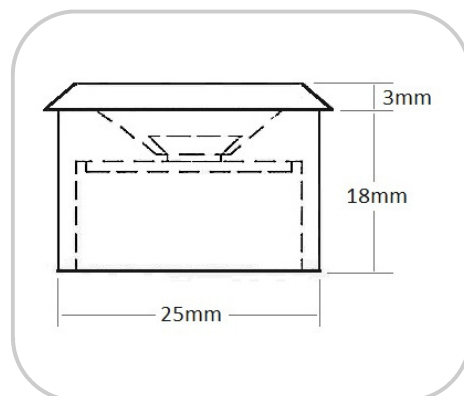

Specification guide

		CT	Glass	Optic	IP Rating
UpLight	Mini	___/	___/	___/	___/

Accessories

- Suitable drivers:
- Trailing edge, 1-10 Volt, DMX
- P400 IP68 cable connector
- Installation sleeve

Product specification subject to change without prior notice.